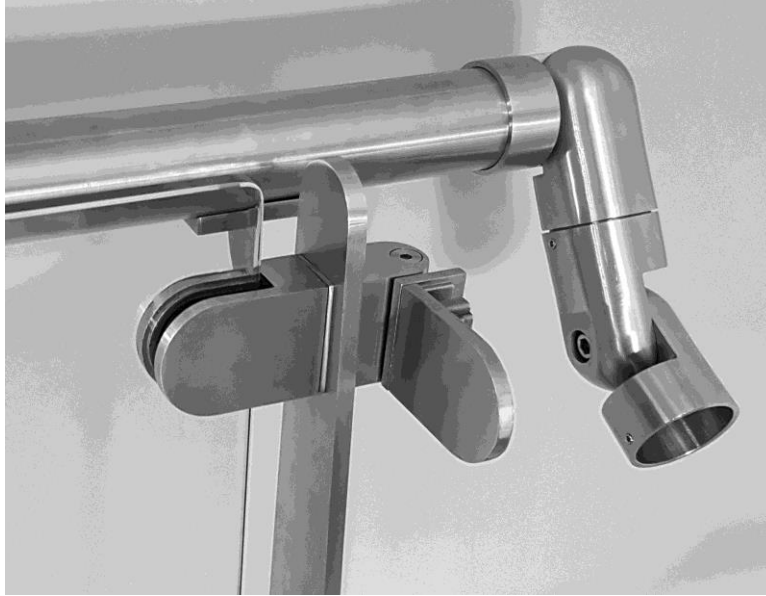

|              |        |  |  |
|--------------|--------|--|--|
| IV42COUFF    | N/A    |   | Female joiner with set screws for 42 MM (1 5/8'') pipe                   |
| IV42PIVF     | 309988 |   | Female to female corner pivot with set screws for 42 MM (1 5/8'') pipe   |
| IV42PIVM     | N/A    |   | Pivot for 42 MM (1 5/8'') handrail - male to male                        |
| IV42BRALXCOR | 329675 |   | Corner Pivot bracket for ALX HD Posts and 42 MM (1 5/8'') rail           |
| IV42CONFL    | N/A    |  | Wall-Mounted Pipe Flange 3.125" OD for 42 MM (1 5/8'') Pipe - SS         |
| IV42CONW     | N/A    |   | Rail Connector washer for wood - 2 pk                                    |
| IV42E        | 309992 |   | Endcap for 42 MM (1 5/8'') Handrail Pipe                                 |
|              |        |   |  |
| IV42ERET     | N/A    |   | End cap return Fitting for 42 MM (1 5/8'') handrail - Male to capped end |

Left/right top rail brackets used on square posts on non 90-degree split angles

Flange mount handrail bracket used on square posts on non 90-degree split angles

Square post with ALX left and right brackets and pivot on inside 90-degree corner

InvisiPost with short corner bracket and pivot on outside 90-degree corner

InvisiPost with long corner bracket and pivot on inside 90-degree corner.

Transitioning from top rail to stair rail is accomplished with two pivots connected with a male joiner or short piece of rail pipe. Optionally, you may terminate the top rail with an end cap then install separate stair rail at the desired height.