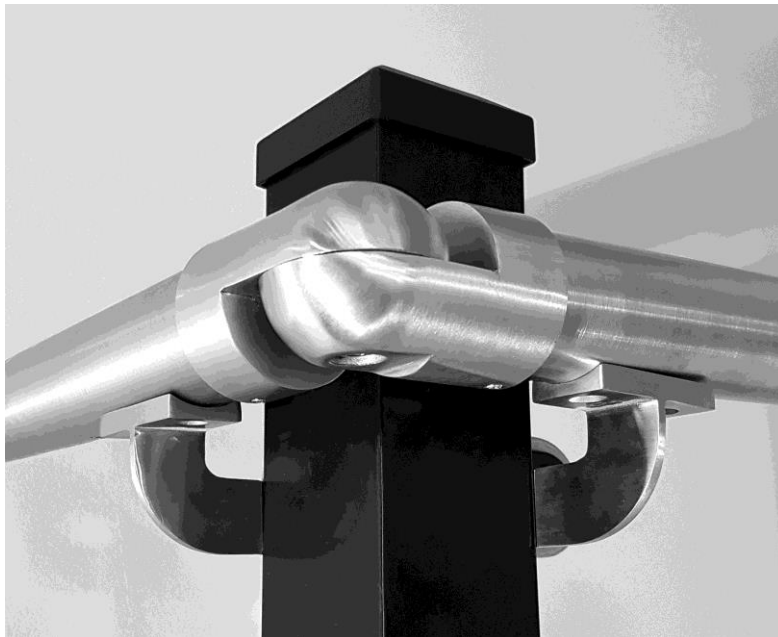

Square post with ALX left and right brackets and pivot on inside 90-degree corner